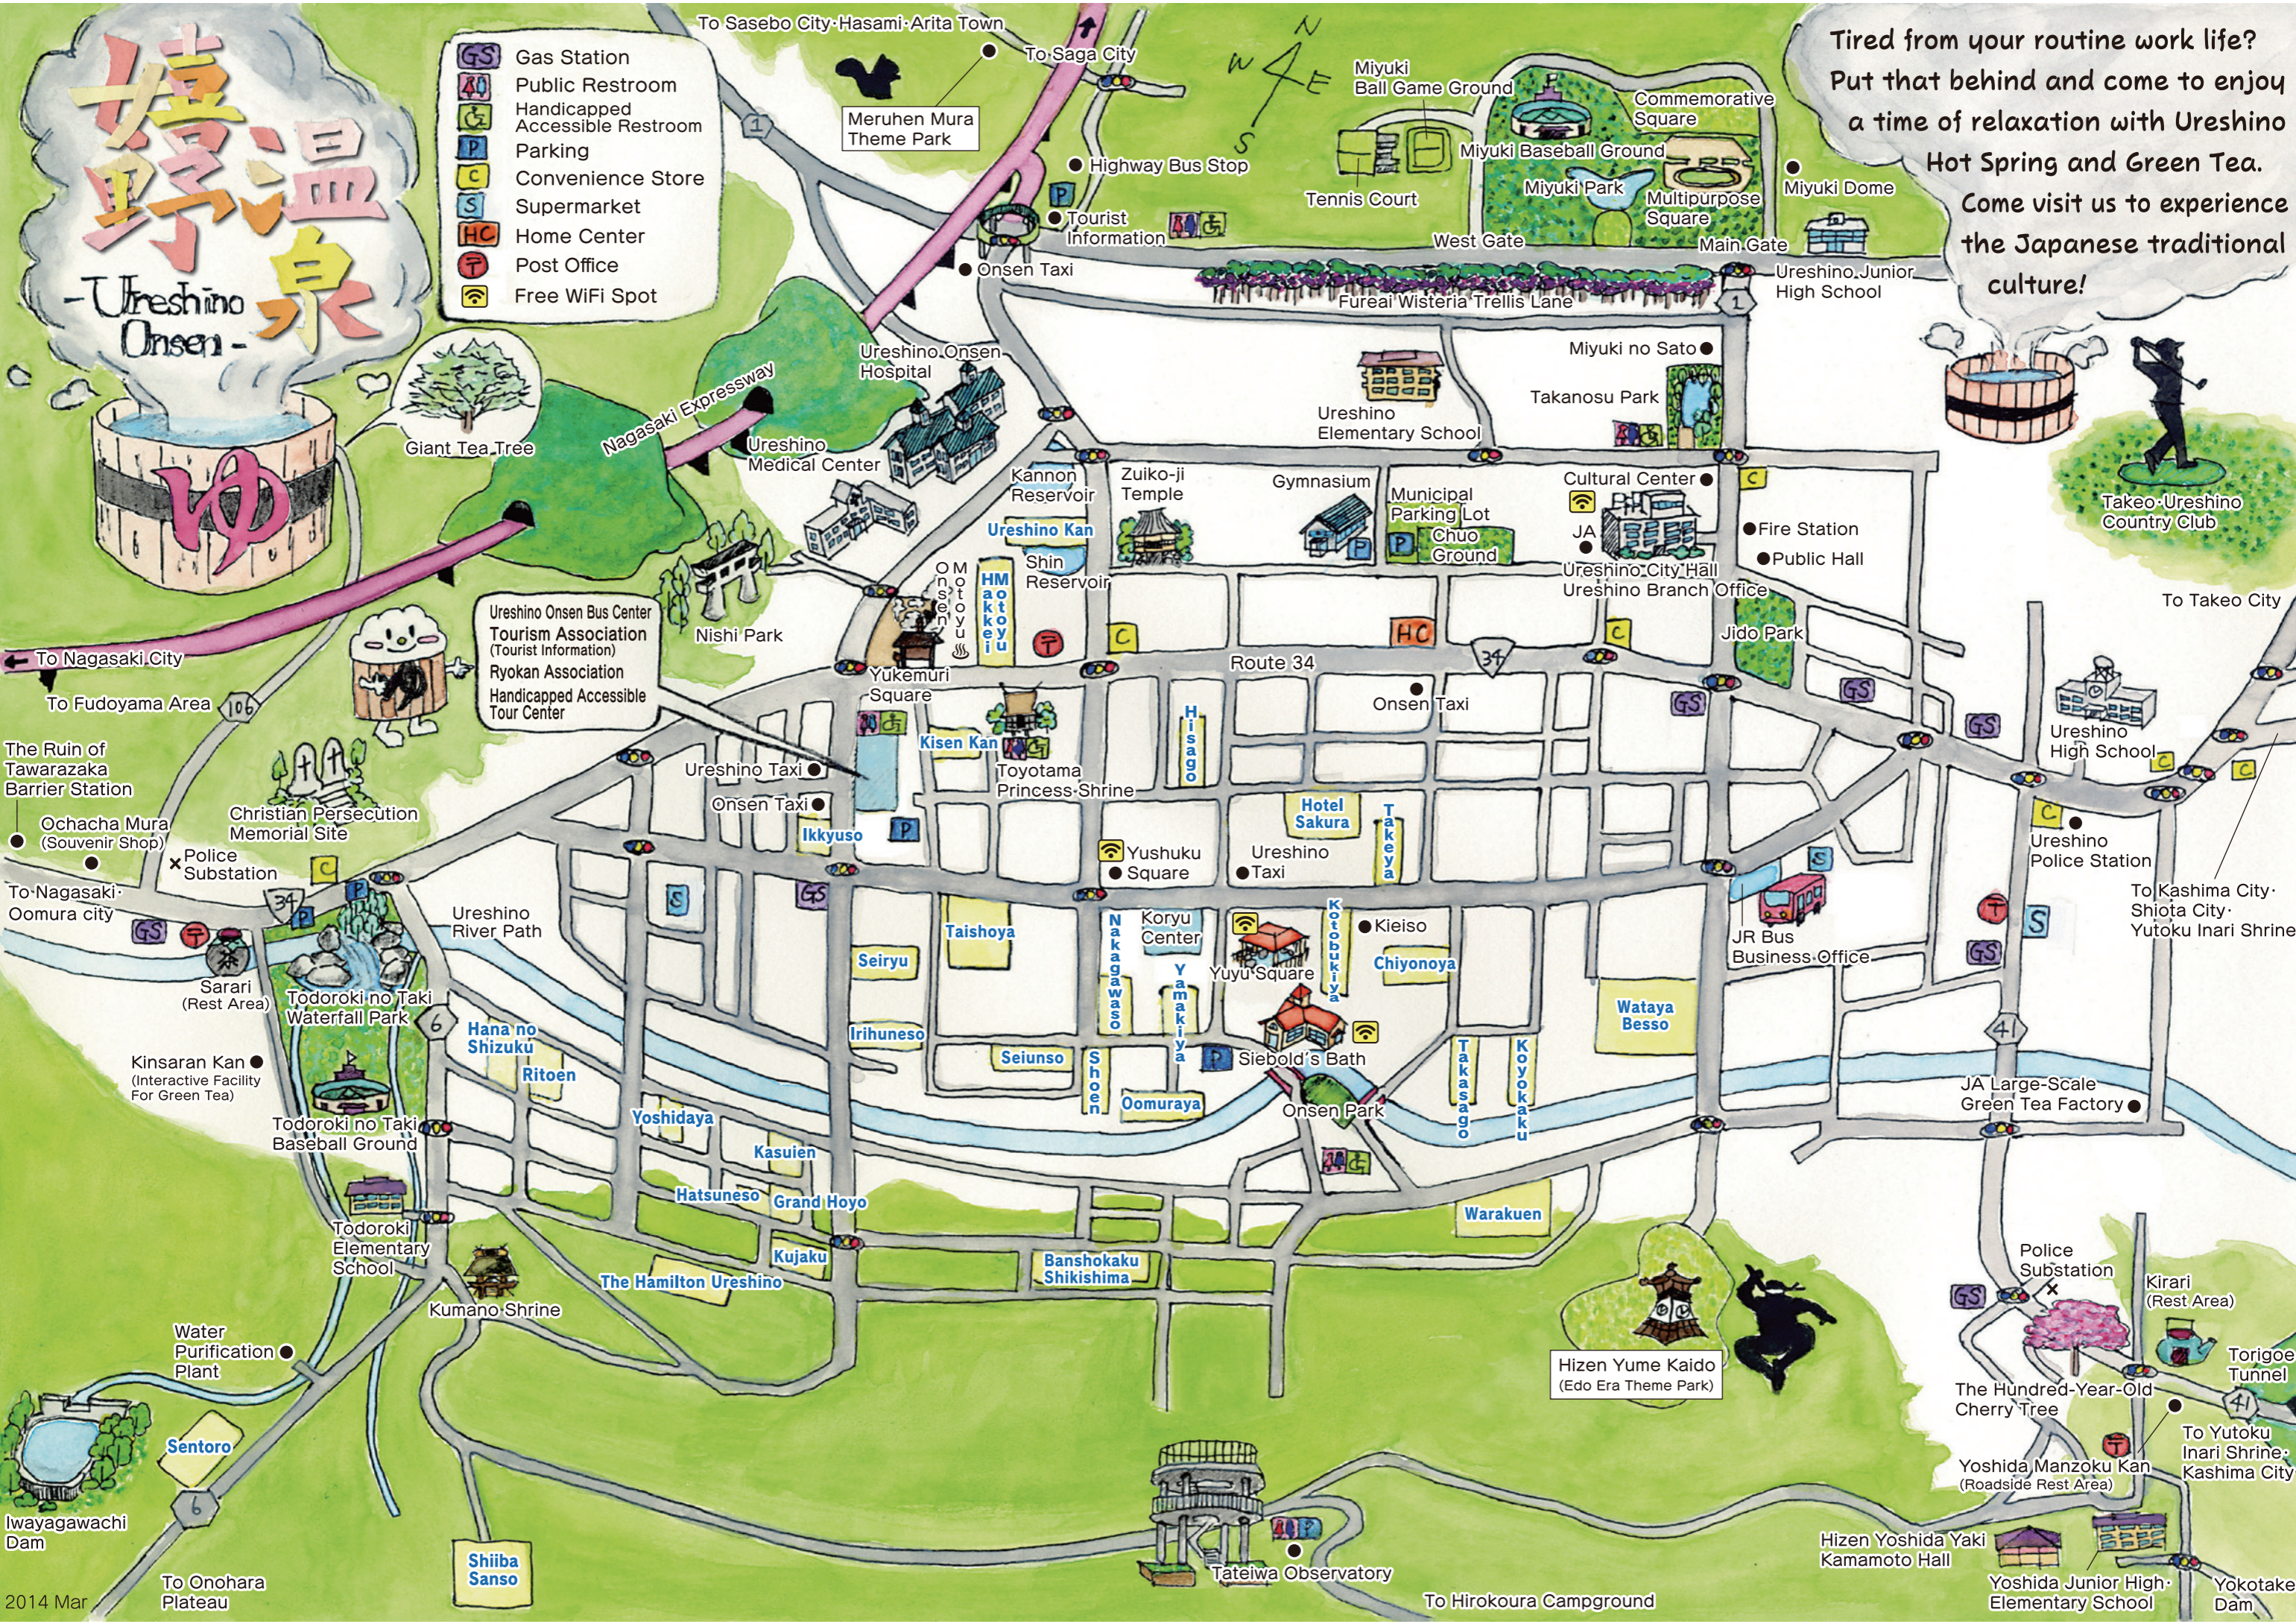

- Gas Station
- Public Restroom
- Handicapped Accessible Restroom
- Parking
- Convenience Store
- Supermarket
- Home Center
- Post Office
- Free WiFi Spot

Tired from your routine work life?  
Put that behind and come to enjoy  
a time of relaxation with Ureshino  
Hot Spring and Green Tea.  
Come visit us to experience  
the Japanese traditional  
culture!

- Ureshino Taxi  
TEL:43-1224
- Onsen Taxi  
TEL:43-1150

- Contact  
Ureshino Onsen  
Tourism Association  
<http://kankou.spa-u.net/>

**Wataya Besso**

**TEL:42-0210**  
Outdoor bath/  
Sauna available.

**Taishoya**