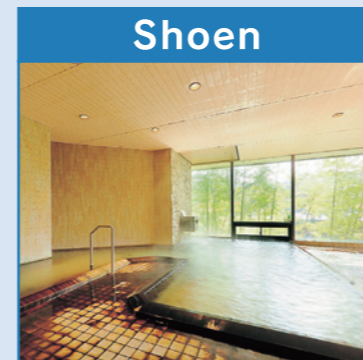

**Warakuen**

**TEL:43-3181**  
Outdoor bath/  
Sauna available.

**Banshokaku Shikishima**

**TEL:43-3135**  
Outdoor bath  
available.

**The Hamilton Ureshino**

**TEL:43-0333**  
Outdoor bath  
available.

**Motoyu Hakkei**

**TEL:42-1200**  
Outdoor bath  
available.

**Grand Hoyo**

**TEL:42-0185**  
Outdoor bath/  
Sauna available.

**Irihuneso**

**TEL:43-1230**  
Outdoor bath  
available.

**Oomuraya**

**TEL:43-1234**  
Indoor bath only.

**Shoen**

**TEL:43-0153**  
Outdoor bath  
available.

**Seiryu**

**TEL:42-0130**  
Day spa not available.

**Hatsuneso**

**TEL:43-3238**  
Indoor bath only.

**Shiiba Sanso**

**TEL:42-3600**  
Outdoor bath  
available.

**Yoshidaya**

**TEL:42-0026**  
Outdoor bath  
available.

**Koyokaku**

**TEL:43-0170**  
Outdoor bath  
available.

**Ritoen**

**TEL:43-2691**  
Indoor bath only.

**Takeya**

**TEL:42-0188**  
Indoor bath only.