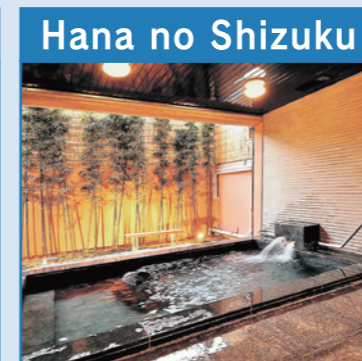

**Shoen**

**TEL:43-0153**  
Outdoor bath  
available.

**Seiryu**

**TEL:42-0130**  
Day spa not available.

**Hatsuneso**

**TEL:43-3238**  
Indoor bath only.

**Shiiba Sanso**

**TEL:42-3600**  
Outdoor bath  
available.

**Yoshidaya**

**TEL:42-0026**  
Outdoor bath  
available.

**Koyokaku**

**TEL:43-0170**  
Outdoor bath  
available.

**Ritoen**

**TEL:43-2691**  
Indoor bath only.

**Takeya**

**TEL:42-0188**  
Indoor bath only.

**Seiunso**

**TEL:42-1216**  
Indoor bath only.

**Hana no Shizuku**

**TEL:43-5066**  
Indoor bath only.

**Sentoro**

**TEL:42-1195**  
Day spa not available.

**Takasago**

**TEL:42-0035**  
Outdoor bath  
available.