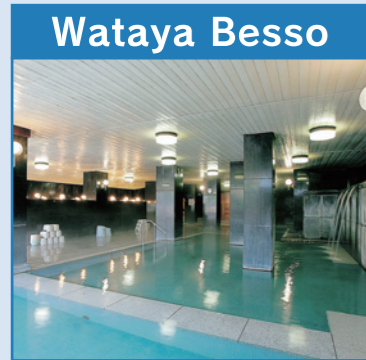

Hotel List

Area Code (0954)

- Ureshino Onsen Tourism Association
  TEL:43-0137
- Ureshino Onsen Tourist Information Centre
  TEL:42-0036

- Ureshino Onsen Ryokan Association
  TEL:42-0240
- Ureshino City Commerce, Industry & Tourism Division
  TEL:42-3310

- Ureshino Taxi
  TEL:43-1224
- Onsen Taxi
  TEL:43-1150

- Contact
  Ureshino Onsen
  Tourism Association
  <http://kankou.spa-u.net/>

Wataya Besso

TEL:42-0210
Outdoor bath/
Sauna available.