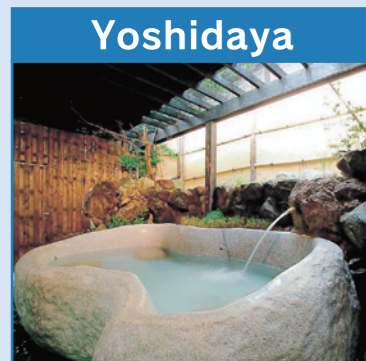

**TEL:42-1200**  
Outdoor bath  
available.

**Grand Hoyo**

**TEL:42-0185**  
Outdoor bath/  
Sauna available.

**Irihuneso**

**TEL:43-1230**  
Outdoor bath  
available.

**Oomuraya**

**TEL:43-1234**  
Indoor bath only.

**Shoen**

**TEL:43-0153**  
Outdoor bath  
available.

**Seiryu**

**TEL:42-0130**  
Day spa not available.

**Hatsuneso**

**TEL:43-3238**  
Indoor bath only.

**Shiiba Sanso**

**TEL:42-3600**  
Outdoor bath  
available.

**Yoshidaya**

**TEL:42-0026**  
Outdoor bath  
available.

**Koyokaku**

**TEL:43-0170**  
Outdoor bath  
available.

**Ritoen**

**TEL:43-2691**  
Indoor bath only.

**Takeya**

**TEL:42-0188**  
Indoor bath only.

**Seiunso**

**TEL:42-1216**  
Indoor bath only.

**Hana no Shizuku**

**TEL:43-5066**  
Indoor bath only.

**Sentoro**

**TEL:42-1195**  
Day spa not available.

**Takasago**

**TEL:42-0035**  
Outdoor bath  
available.