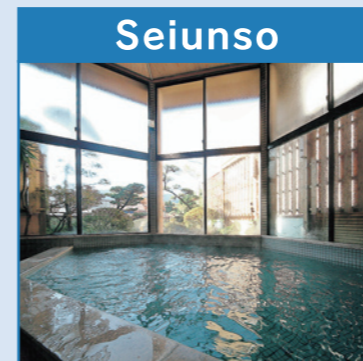

**Shoen**

**TEL:43-0153**  
Outdoor bath  
available.

**Seiryu**

**TEL:42-0130**  
Day spa not available.

**Hatsuneso**

**TEL:43-3238**  
Indoor bath only.

**Shiiba Sanso**

**TEL:42-3600**  
Outdoor bath  
available.

**Yoshidaya**

**TEL:42-0026**  
Outdoor bath  
available.

**Koyokaku**

**TEL:43-0170**  
Outdoor bath  
available.

**Ritoen**

**TEL:43-2691**  
Indoor bath only.

**Takeya**

**TEL:42-0188**  
Indoor bath only.

**Seiunso**

**TEL:42-1216**  
Indoor bath only.

**Hana no Shizuku**

**TEL:43-5066**  
Indoor bath only.

**Sentoro**

**TEL:42-1195**  
Day spa not available.

**Takasago**

**TEL:42-0035**  
Outdoor bath  
available.