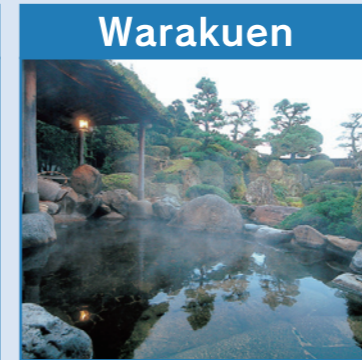

**Warakuen**

**TEL:43-3181**  
Outdoor bath/  
Sauna available.

**Banshokaku Shikishima**

**TEL:43-3135**  
Outdoor bath  
available.

**The Hamilton Ureshino**

**TEL:43-0333**  
Outdoor bath  
available.

**Motoyu Hakkei**